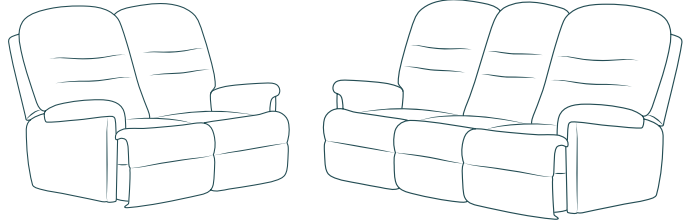

The Penrith Collection

Signature Sofa, Manual & Power Recliner Sofa

Signature 2 & 3 Seater Sofa

Fabric	Grade A	Grade B	Grade C	Grade D	Leather	Grade 1	Grade 2
	Fabric	Fabric	Fabric	Fabric		Leather	Leather
Super Petite 2 Seater	£1,495	£1,595	£1,695	£1,995	Super Petite 2 Seater	£2,620	£2,700
Petite 2 Seater	£1,550	£1,650	£1,750	£2,050	Petite 2 Seater	£2,700	£2,820
Standard 2 Seater	£1,595	£1,695	£1,850	£2,150	Standard 2 Seater	£2,820	£3,000
Petite 3 Seater	£1,695	£1,895	£2,050	£2,395	Petite 3 Seater	£3,000	£3,120
Standard 3 Seater	£1,795	£1,995	£2,095	£2,495	Standard 3 Seater	£3,480	£3,620

Manual Recliner 2 & 3 Seater Sofa

Fabric	Grade A	Grade B	Grade C	Grade D	Leather	Grade 1	Grade 2
	Fabric	Fabric	Fabric	Fabric		Leather	Leather
Standard 2 Seater	£2,195	£2,395	£2,650	£2,895	Standard 2 Seater	£3,380	£3,500
Standard 3 Seater	£2,595	£2,795	£3,150	£3,500	Standard 3 Seater	£4,140	£4,240

Power Recliner 2 & 3 Seater Sofa with USB port

Fabric	Grade A	Grade B	Grade C	Grade D	Leather	Grade 1	Grade 2
	Fabric	Fabric	Fabric	Fabric		Leather	Leather
Super Petite 2 Seater	£2,495	£2,695	£2,995	£3,295	Super Petite 2 Seater	£3,660	£3,780
Petite 2 Seater	£2,595	£2,795	£3,095	£3,350	Petite 2 Seater	£3,760	£3,880
Standard 2 Seater	£2,695	£2,895	£3,195	£3,495	Standard 2 Seater	£4,020	£4,140
Petite 3 Seater	£2,995	£3,295	£3,595	£3,895	Petite 3 Seater	£4,580	£4,680
Standard 3 Seater	£3,195	£3,395	£3,695	£3,995	Standard 3 Seater	£4,780	£4,920

Sizes to fit you

OVERALL DIMENSIONS

	Height	Width	Depth
Super Petite 2 Seater	38.5" / 98cm	55.5" / 141cm	37.5" / 95cm
Petite 2 Seater	40.5" / 103cm	55.5" / 141cm	37.5" / 95cm
Standard 2 Seater	41.5" / 105cm	57.5" / 146cm	39" / 99cm
Petite 3 Seater	40.5" / 103cm	77" / 196cm	37.5" / 95cm
Standard 3 Seater	41.5" / 105cm	79.5" / 202cm	39" / 99cm

SEAT DIMENSIONS

	Height	Width	Depth
Super Petite 2 Seater	17" / 43cm	41.5" / 105cm	20.5" / 52cm
Petite 2 Seater	19.5" / 50cm	41.5" / 105cm	20.5" / 52cm
Standard 2 Seater	19.5" / 50cm	43.5" / 110cm	21.5" / 54cm
Petite 3 Seater	19.5" / 50cm	63" / 160cm	20.5" / 52cm
Standard 3 Seater	19.5" / 50cm	66" / 168cm	21.5" / 55cm

Please allow a minimum tolerance of +/- 0.5" on each dimension quoted.